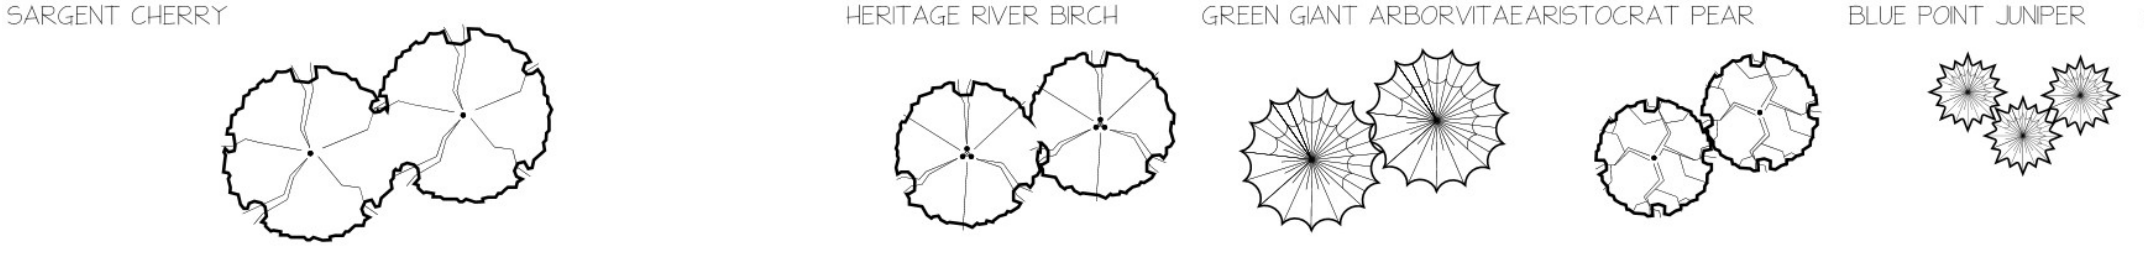

SCALE	1"=20'
DRAWN BY	BM
CHECKED BY	
DATE	8/26/2021
DATE OF PRINT	

PROJECT NO.	
SHEET NO.	