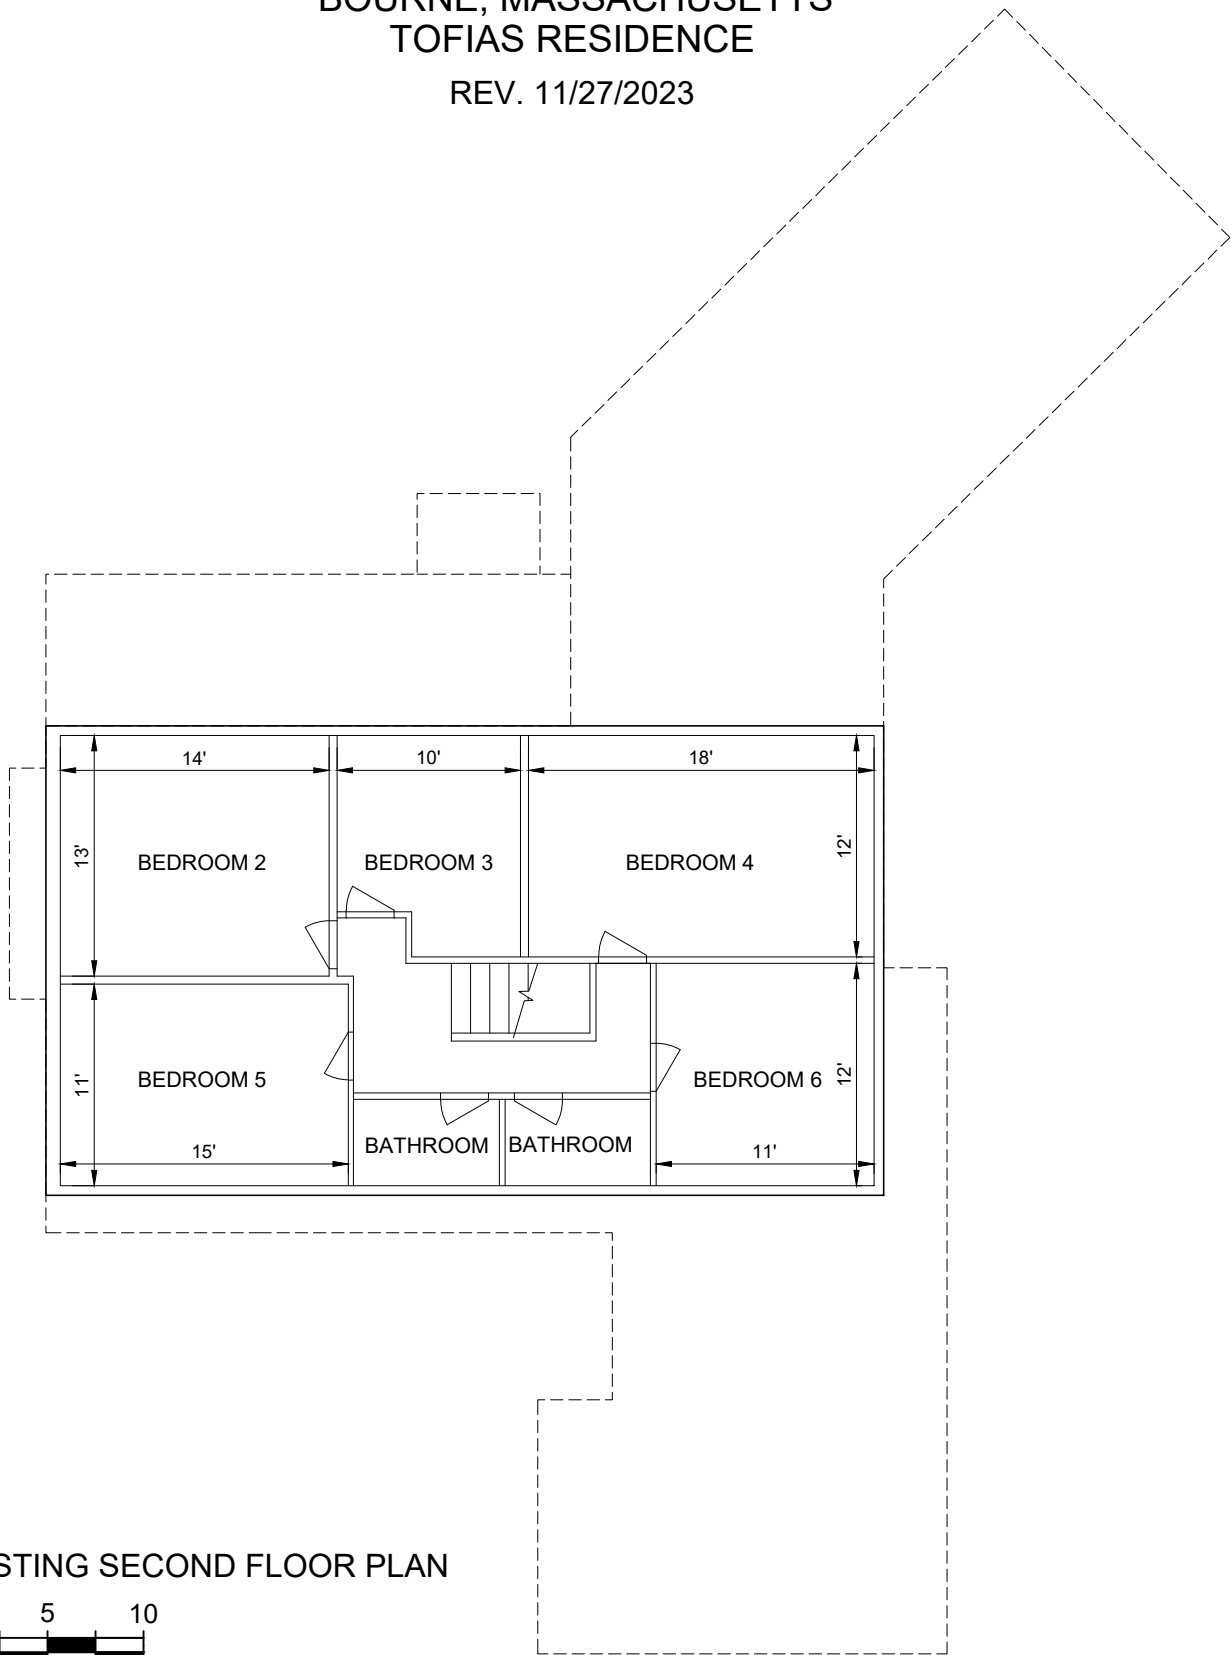

55 MARYLAND AVENUE, MONUMENT BEACH  
BOURNE, MASSACHUSETTS  
TOFIAS RESIDENCE

REV. 11/27/2023

55 MARYLAND AVENUE, MONUMENT BEACH  
BOURNE, MASSACHUSETTS  
TOFIAS RESIDENCE

REV. 11/27/2023

EXISTING SECOND FLOOR PLAN

0 5 10

SCALE: 1" = 10'