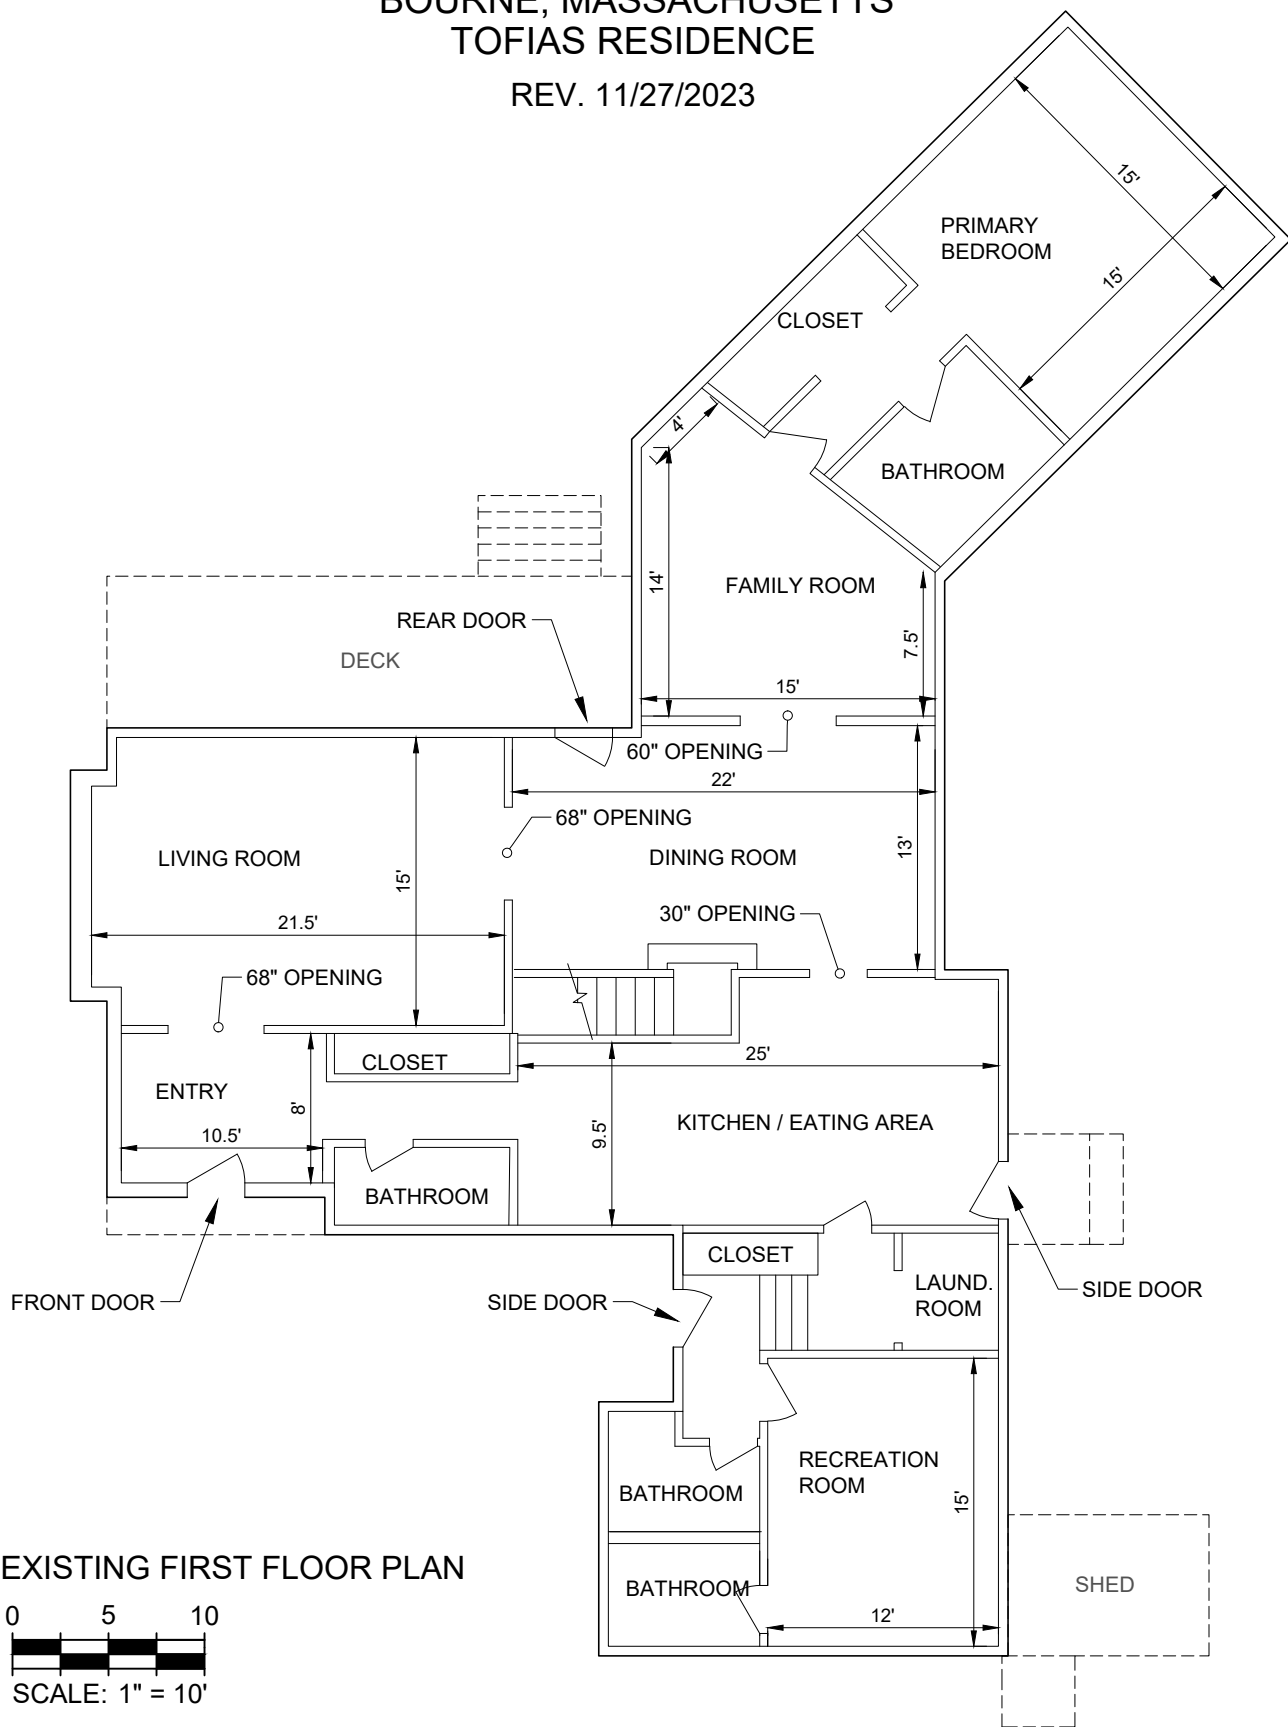

55 MARYLAND AVENUE, MONUMENT BEACH  
BOURNE, MASSACHUSETTS  
TOFIAS RESIDENCE

REV. 11/27/2023

55 MARYLAND AVENUE, MONUMENT BEACH  
BOURNE, MASSACHUSETTS  
TOFIAS RESIDENCE

REV. 11/27/2023

EXISTING SECOND FLOOR PLAN

0 5 10

SCALE: 1" = 10'