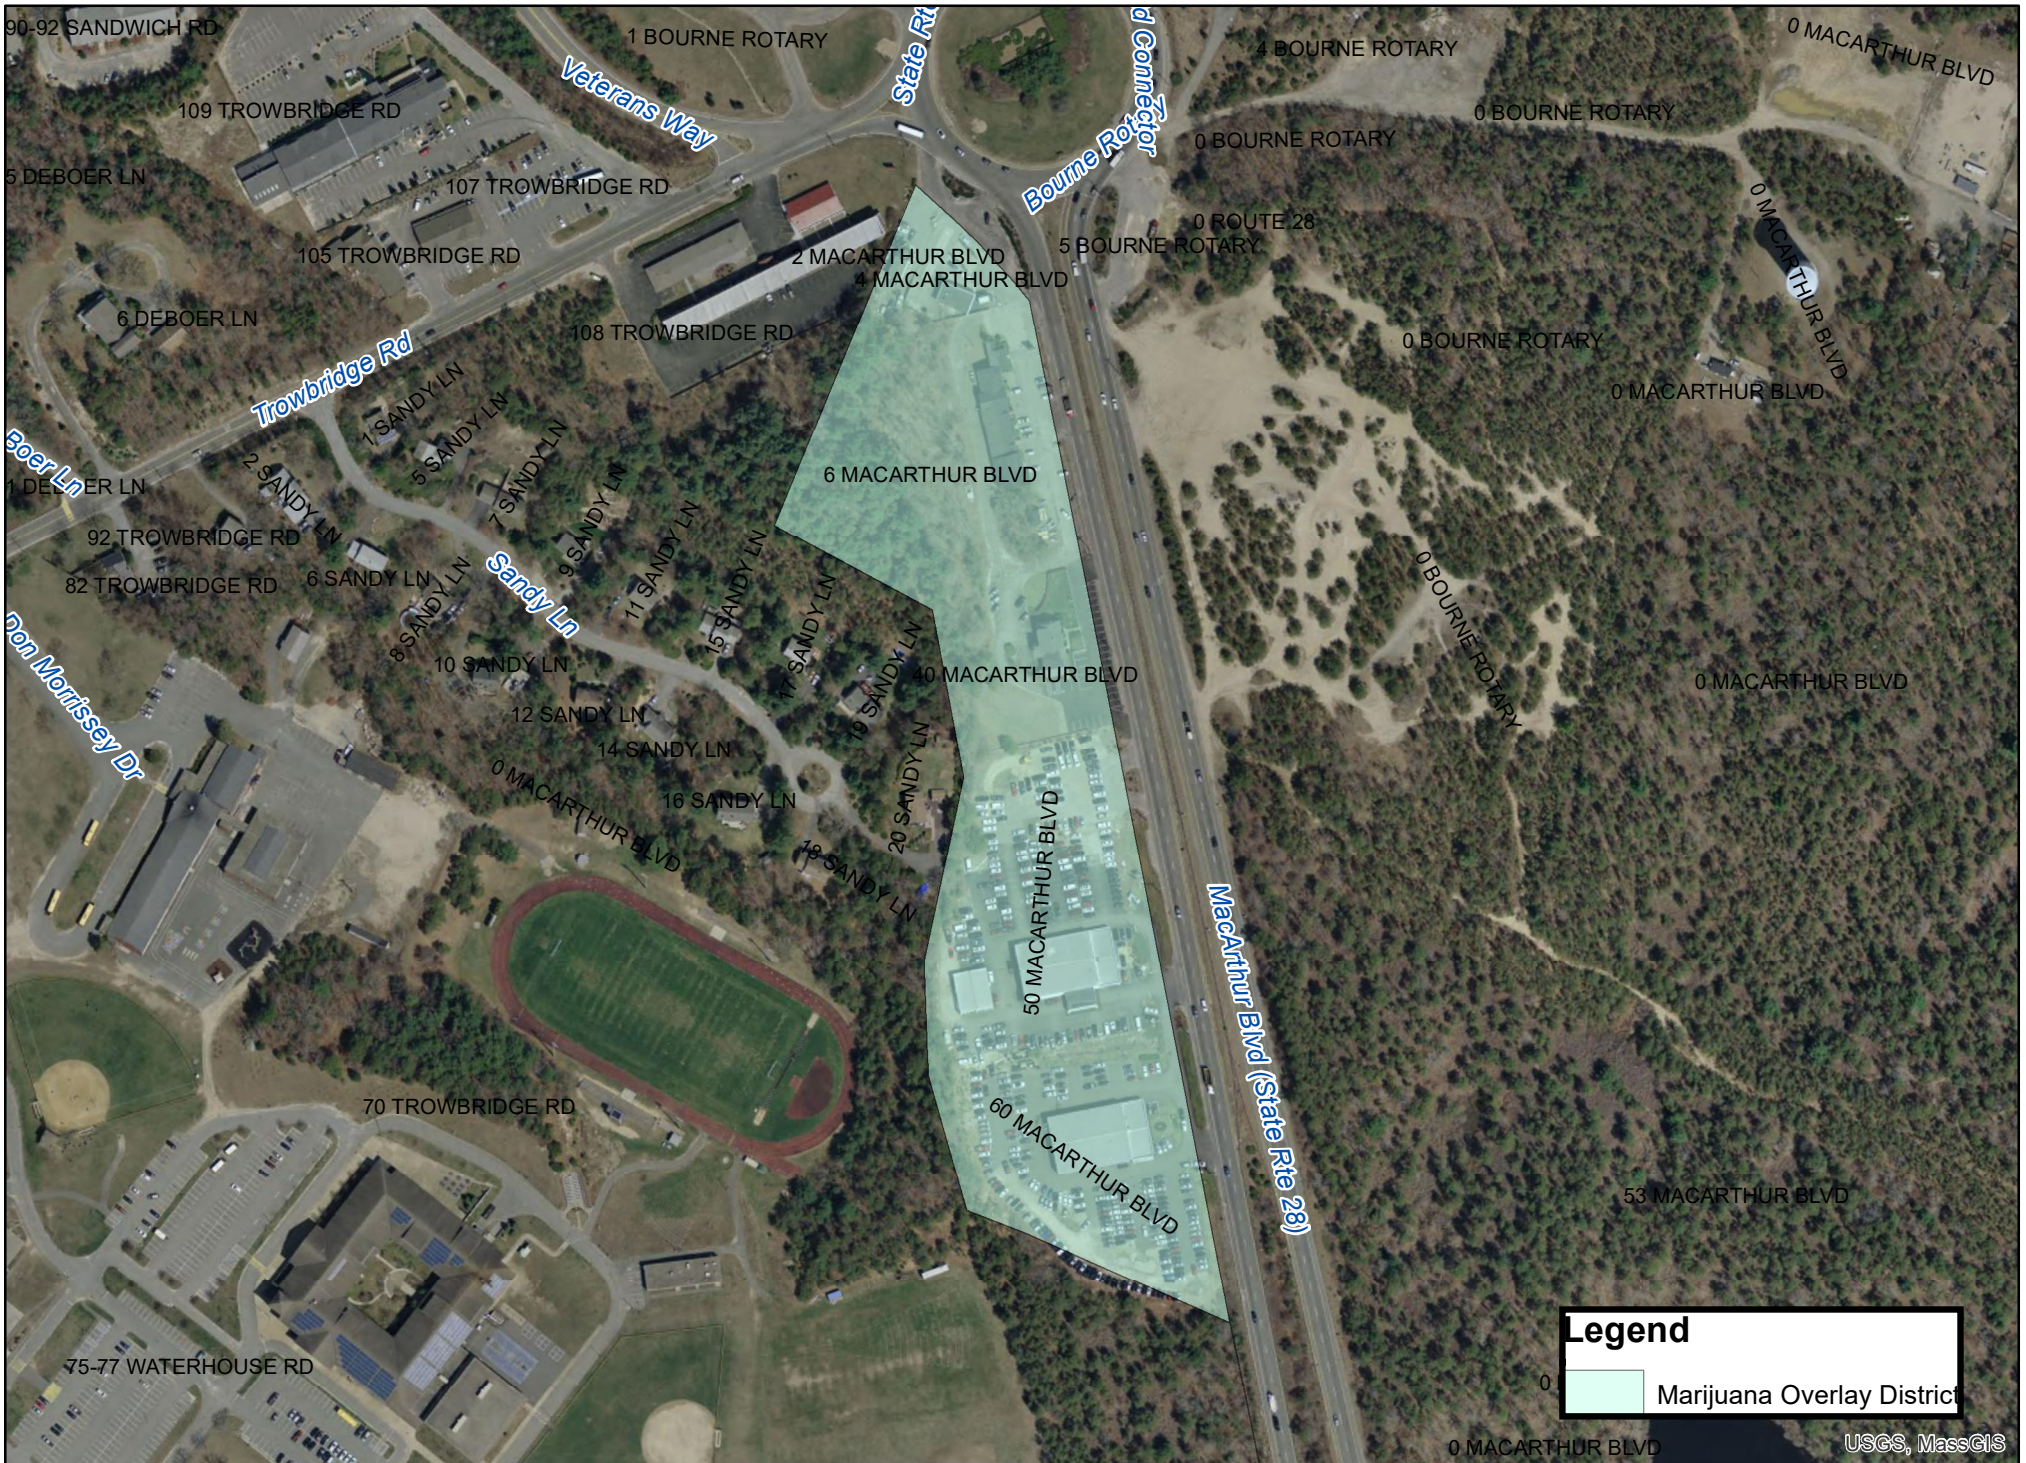

**Draft Town of Bourne Marijuana Overlay District
North Sagamore**

Draft Town of Bourne Marijuana Overlay District
South Sagamore

**Town of Bourne Marijuana Overlay District
Downtown District**

Draft Town of Bourne Marijuana Overlay District
MacArthur Boulevard

0 1,875 3,750 7,500 Feet
Date: 07/13/2023

Draft Town of Bourne Marijuana Overlay District
MacArthur Boulevard

0 175 350 700 Feet
 Date: 07/13/2023

Draft Town of Bourne Marijuana Overlay District
MacArthur Boulevard

Date: 07/13/2023

USGS, MassGIS

Draft Town of Bourne Marijuana Overlay District
MacArthur Boulevard

Draft Town of Bourne Marijuana Overlay District
MacArthur Boulevard

USGS, MassGIS

Draft Town of Bourne Marijuana Overlay District
MacArthur Boulevard

Draft Town of Bourne Marijuana Overlay District
MacArthur Boulevard