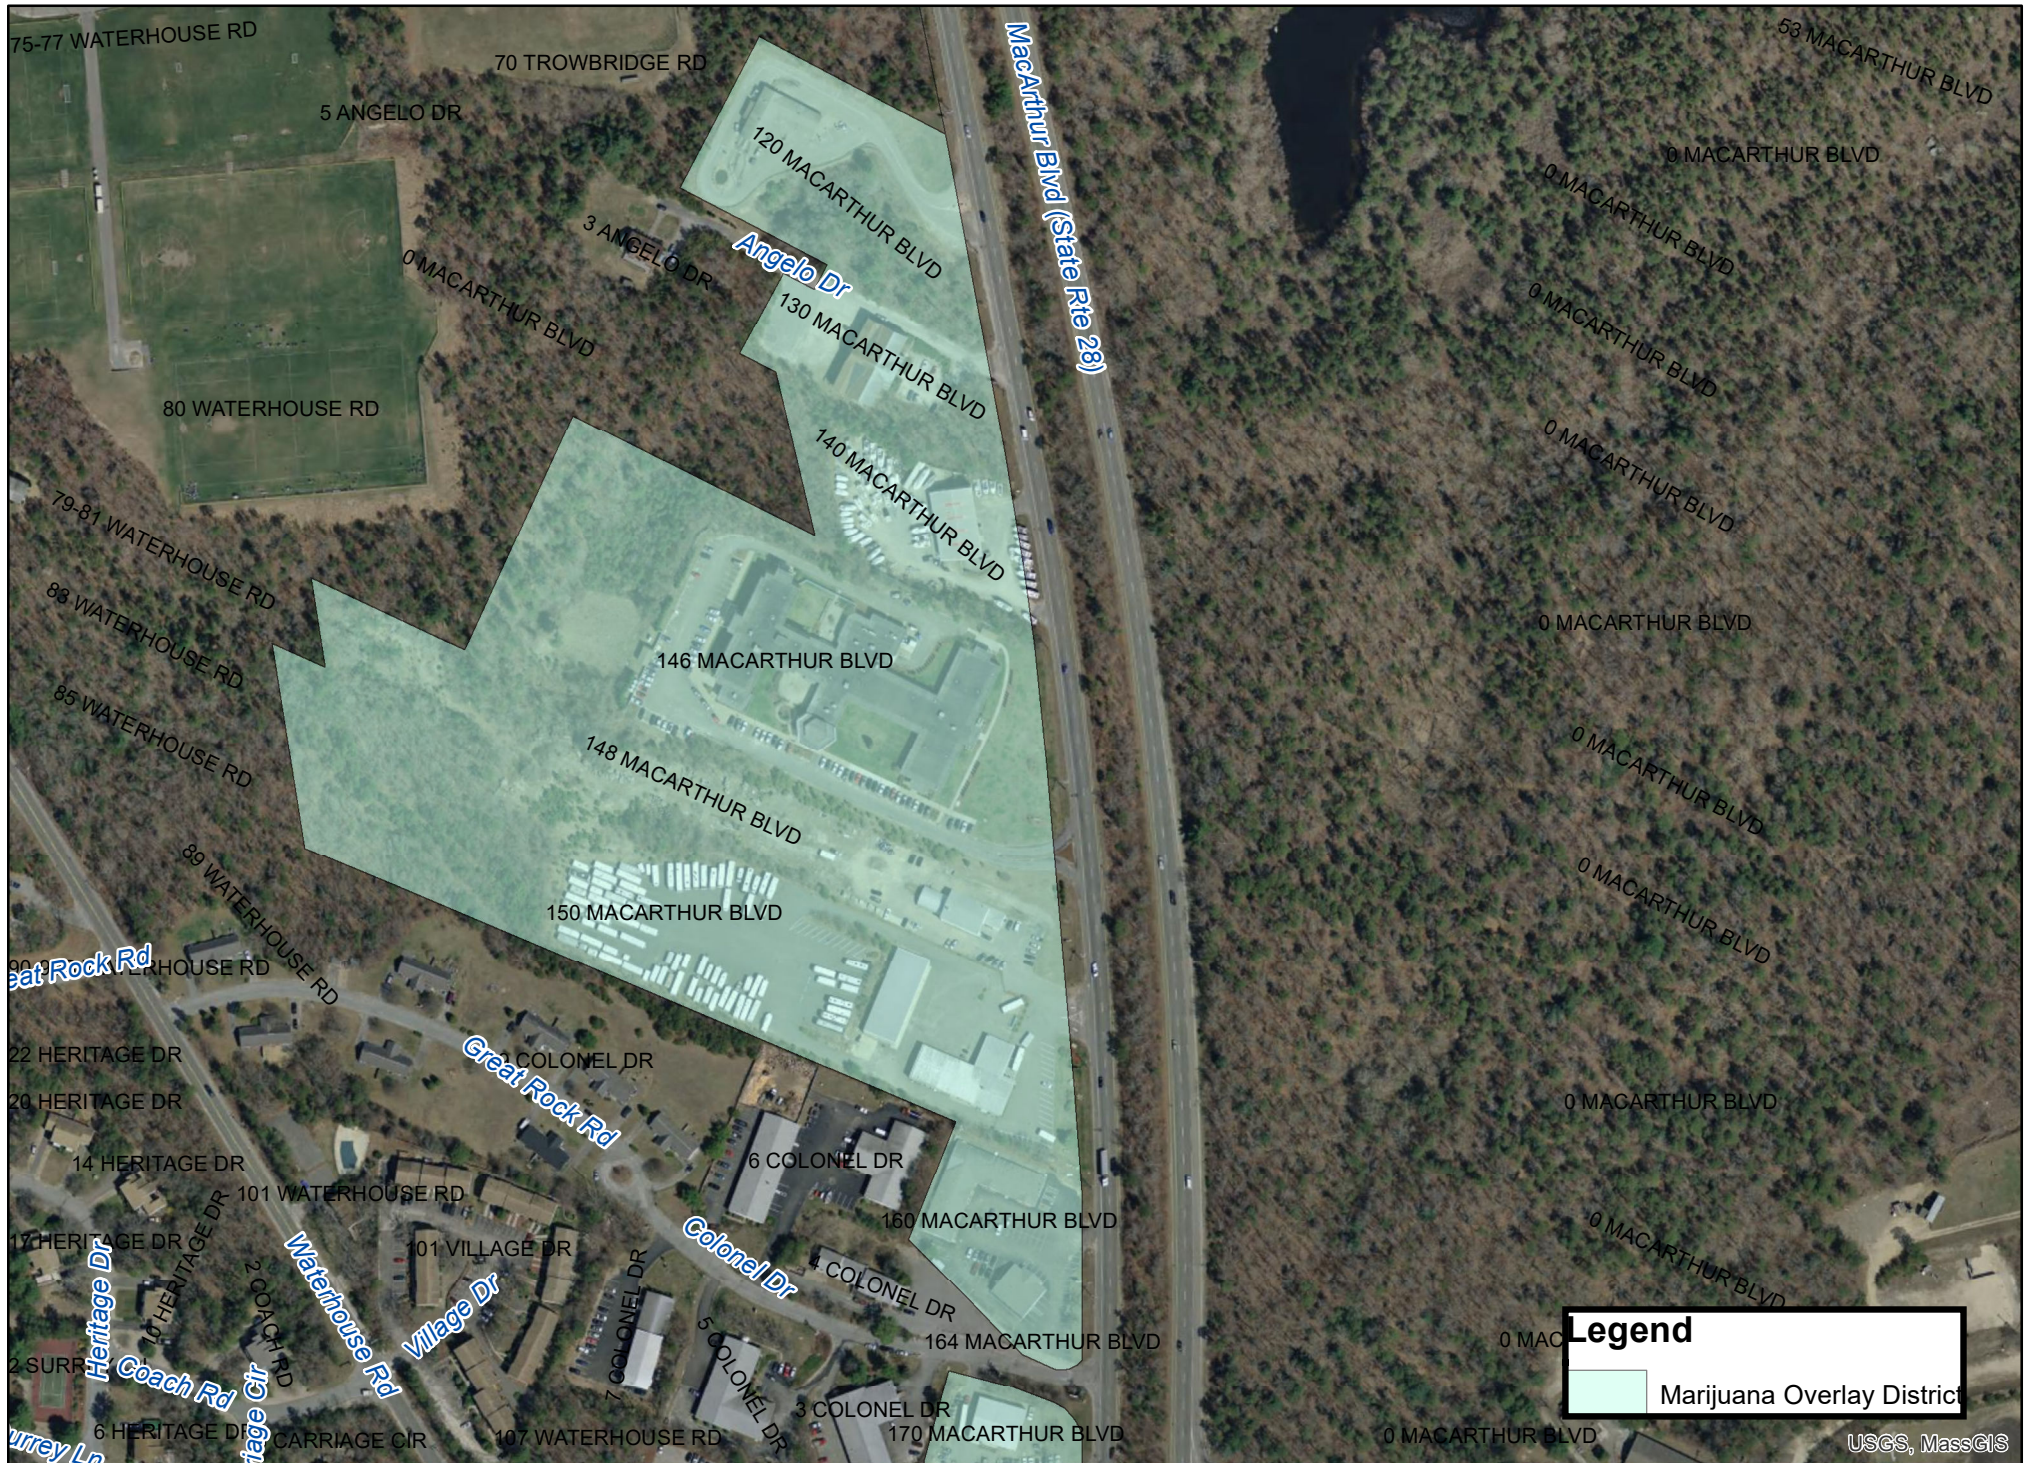

**Draft Town of Bourne Marijuana Overlay District
North Sagamore**

Draft Town of Bourne Marijuana Overlay District
South Sagamore

**Town of Bourne Marijuana Overlay District
Downtown District**

Draft Town of Bourne Marijuana Overlay District
MacArthur Boulevard

0 1,875 3,750 7,500 Feet
Date: 07/13/2023

Draft Town of Bourne Marijuana Overlay District
MacArthur Boulevard

0 175 350 700 Feet
 Date: 07/13/2023

Draft Town of Bourne Marijuana Overlay District
MacArthur Boulevard

Date: 07/13/2023

USGS, MassGIS

Draft Town of Bourne Marijuana Overlay District
MacArthur Boulevard

Draft Town of Bourne Marijuana Overlay District
MacArthur Boulevard

USGS, MassGIS

Draft Town of Bourne Marijuana Overlay District
MacArthur Boulevard

Draft Town of Bourne Marijuana Overlay District
MacArthur Boulevard