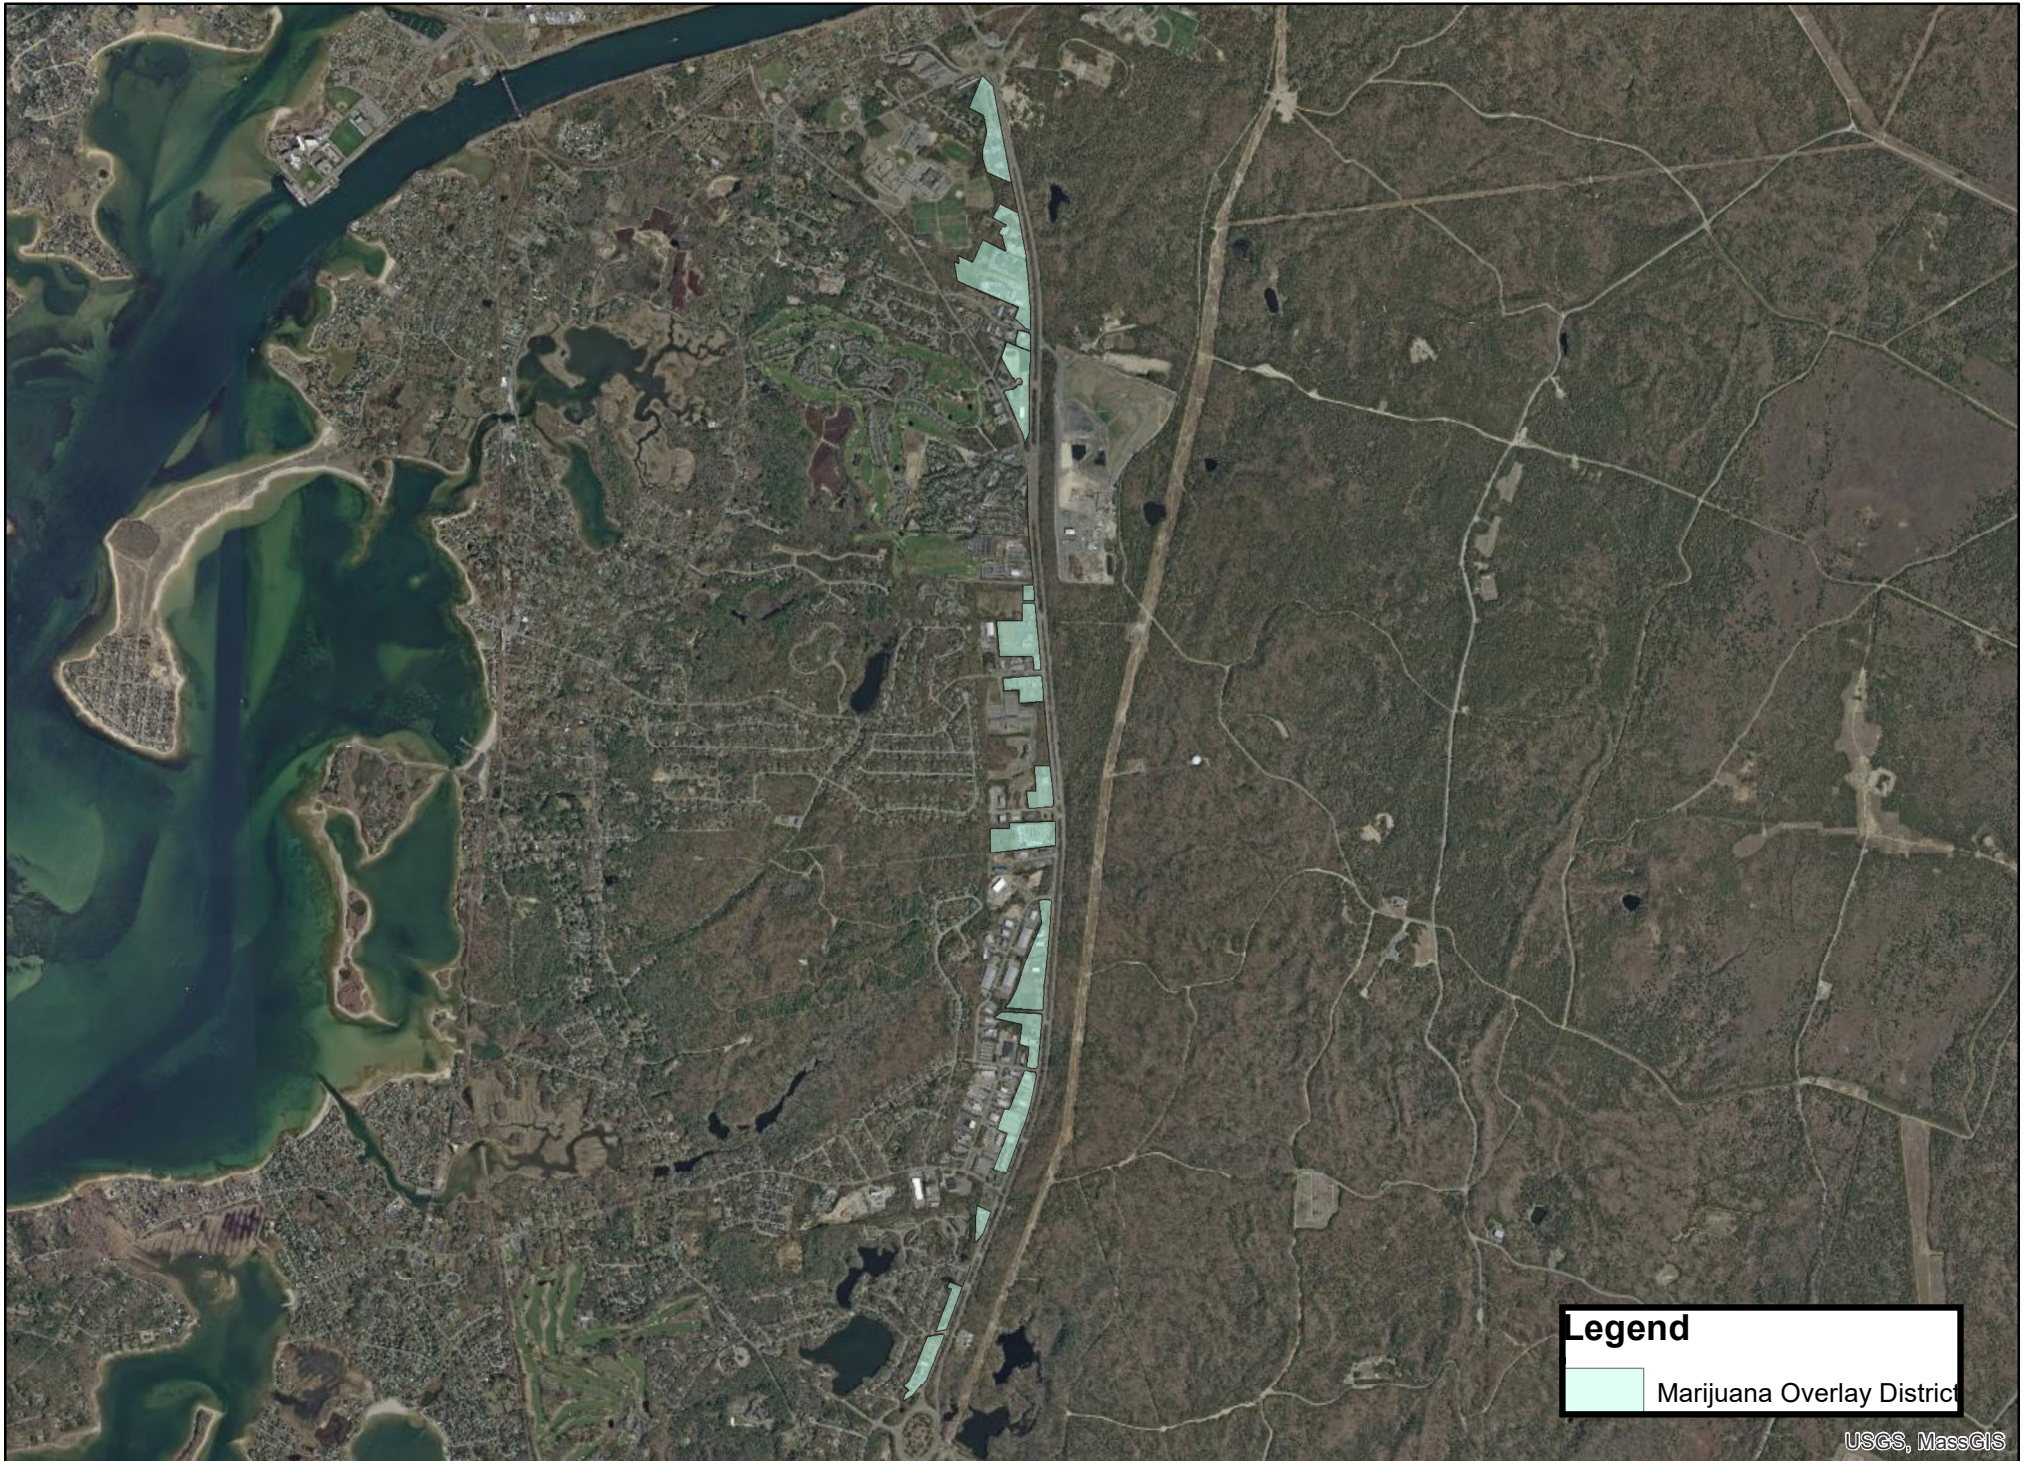

**Draft Town of Bourne Marijuana Overlay District
North Sagamore**

Draft Town of Bourne Marijuana Overlay District
South Sagamore

**Town of Bourne Marijuana Overlay District
Downtown District**

Draft Town of Bourne Marijuana Overlay District
MacArthur Boulevard

0 1,875 3,750 7,500 Feet
Date: 07/13/2023

Draft Town of Bourne Marijuana Overlay District
MacArthur Boulevard

0 175 350 700 Feet
 Date: 07/13/2023

Draft Town of Bourne Marijuana Overlay District
MacArthur Boulevard

Draft Town of Bourne Marijuana Overlay District
MacArthur Boulevard