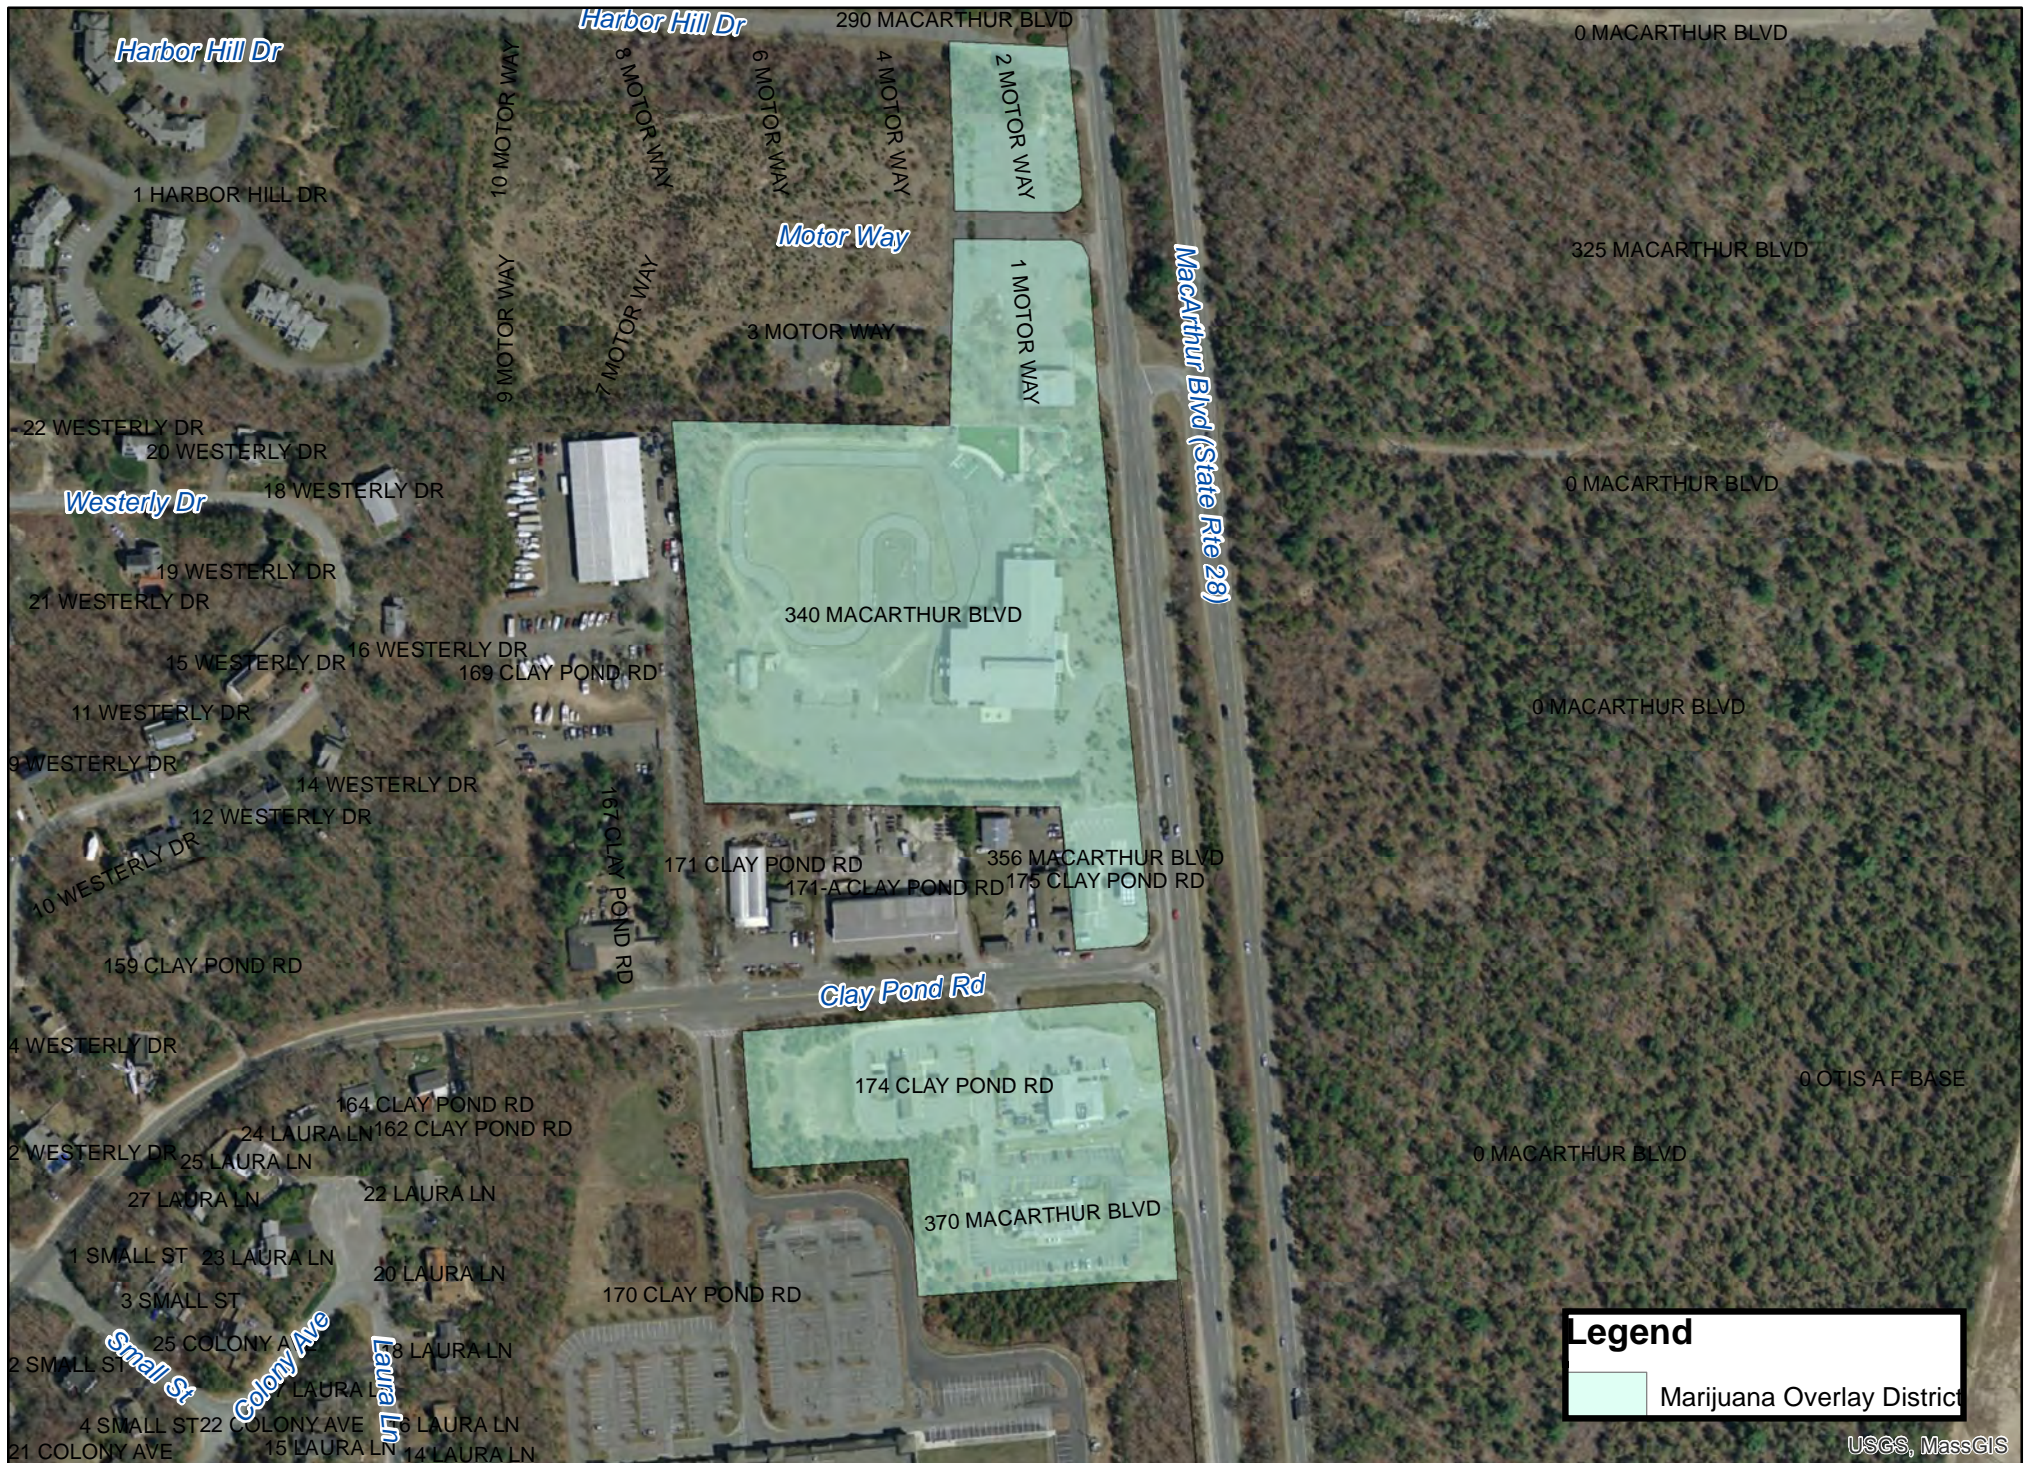

Draft Town of Bourne Marijuana Overlay District
MacArthur Boulevard