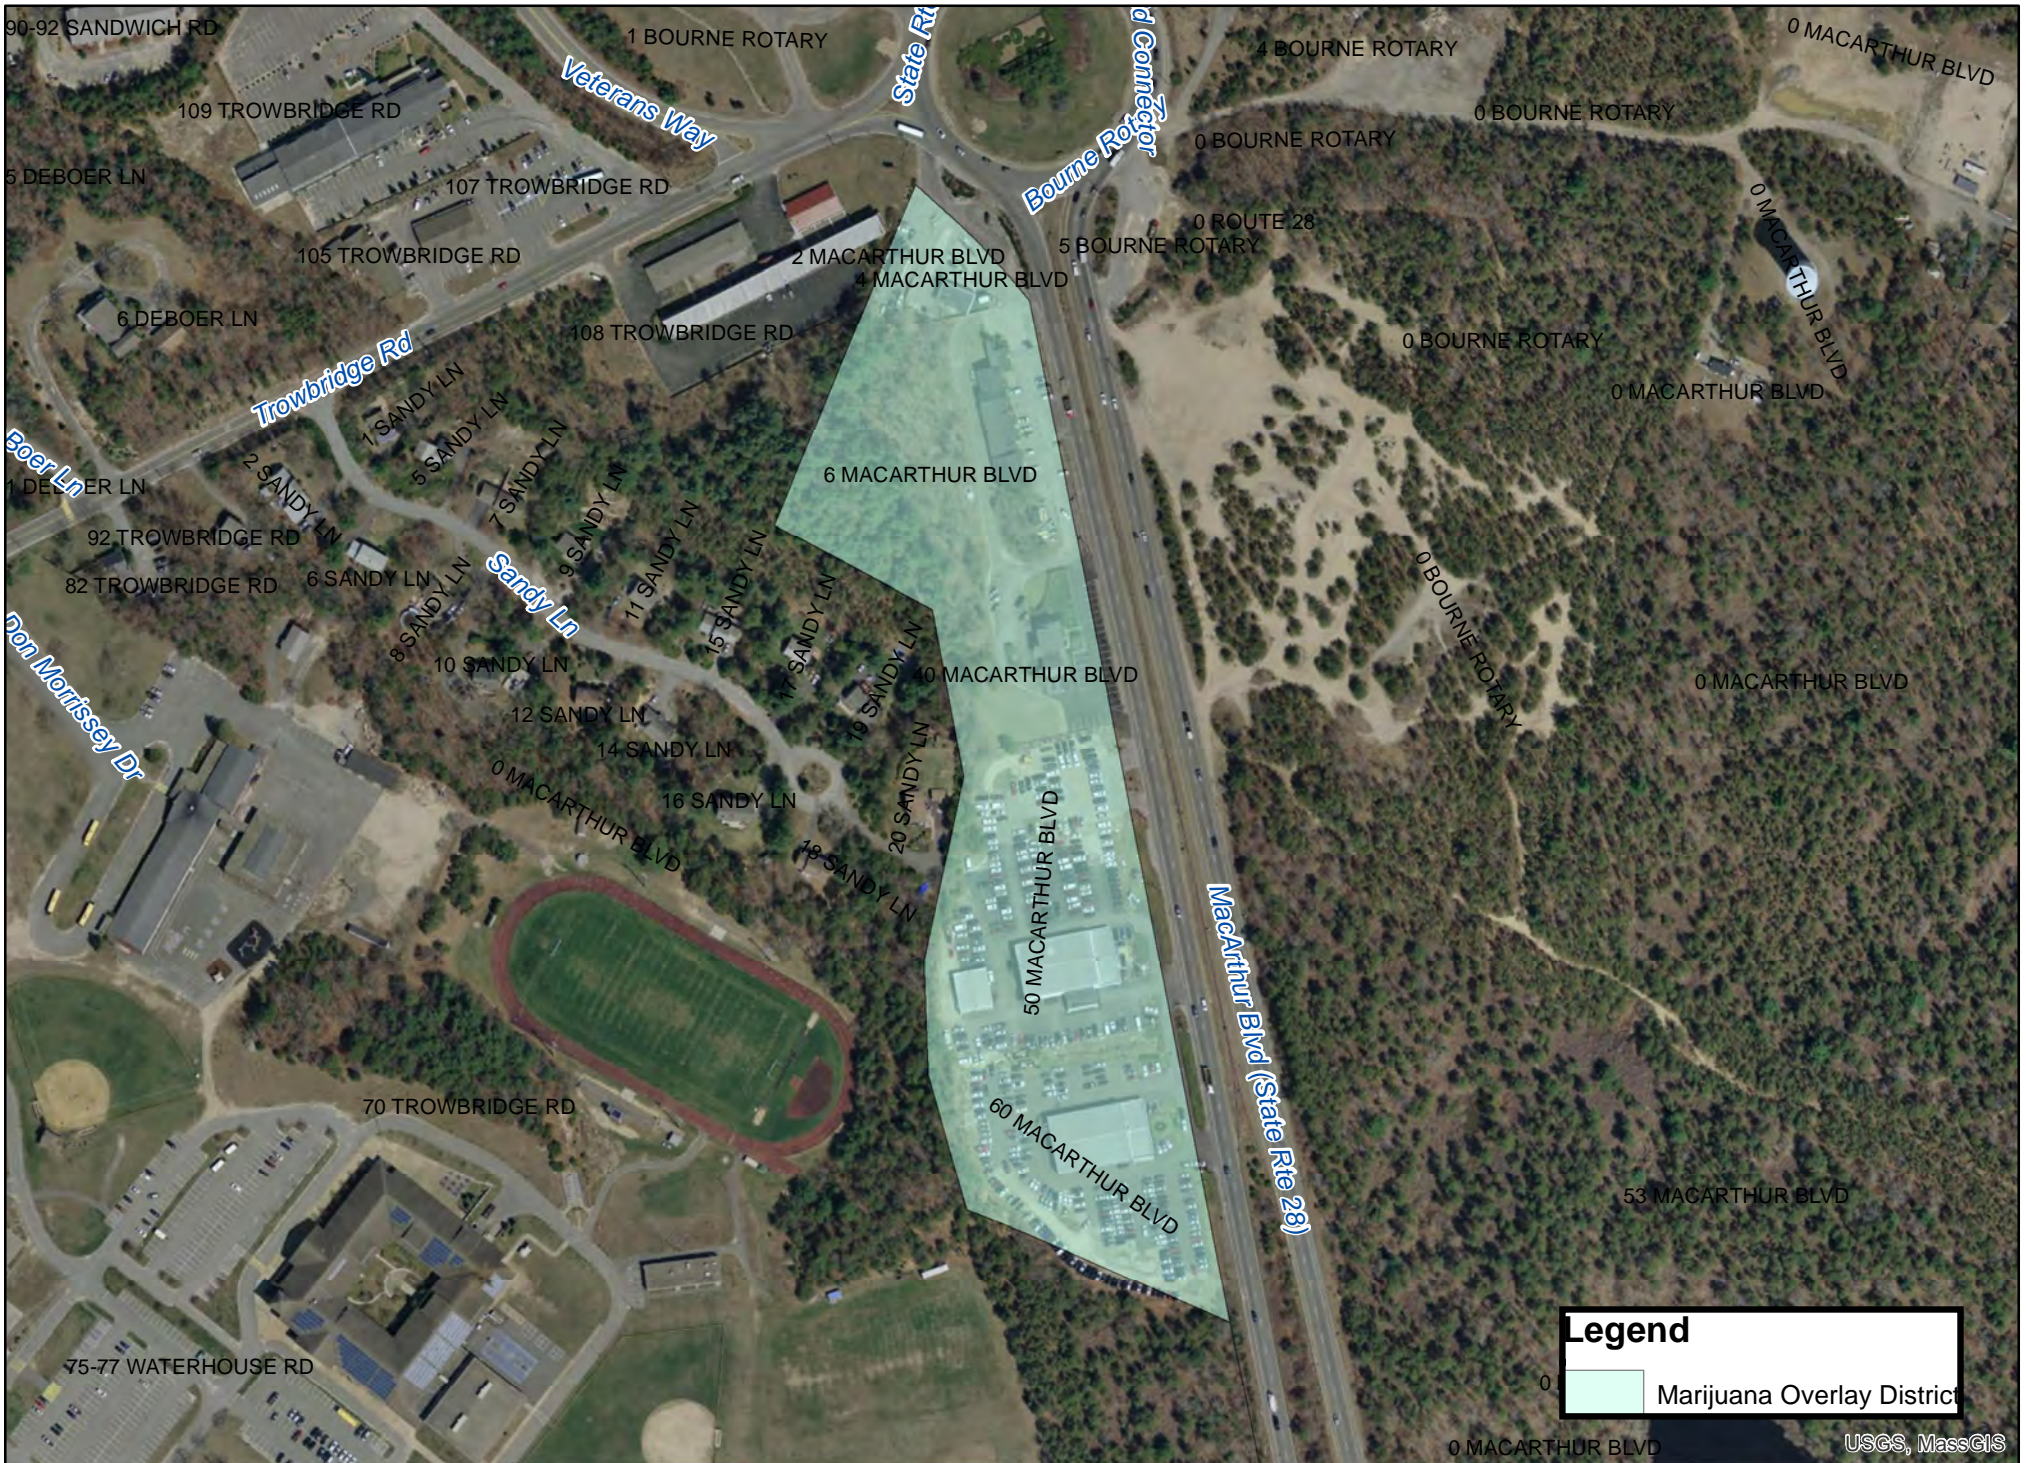

Draft Town of Bourne Marijuana Overlay District
North Sagamore

Date: 07/13/2023

Draft Town of Bourne Marijuana Overlay District
South Sagamore

Date: 08/11/2023

Legend
 Marijuana Overlay District

USGS, MassGIS

Town of Bourne Marijuana Overlay District
Downtown District

Draft Town of Bourne Marijuana Overlay District
MacArthur Boulevard

0 1,875 3,750 7,500 Feet
Date: 07/13/2023

Draft Town of Bourne Marijuana Overlay District
MacArthur Boulevard

Draft Town of Bourne Marijuana Overlay District
MacArthur Boulevard

Date: 07/13/2023

USGS, MassGIS

Legend

- Marijuana Overlay District

USGS, MassGIS

Draft Town of Bourne Marijuana Overlay District
MacArthur Boulevard

Draft Town of Bourne Marijuana Overlay District
MacArthur Boulevard